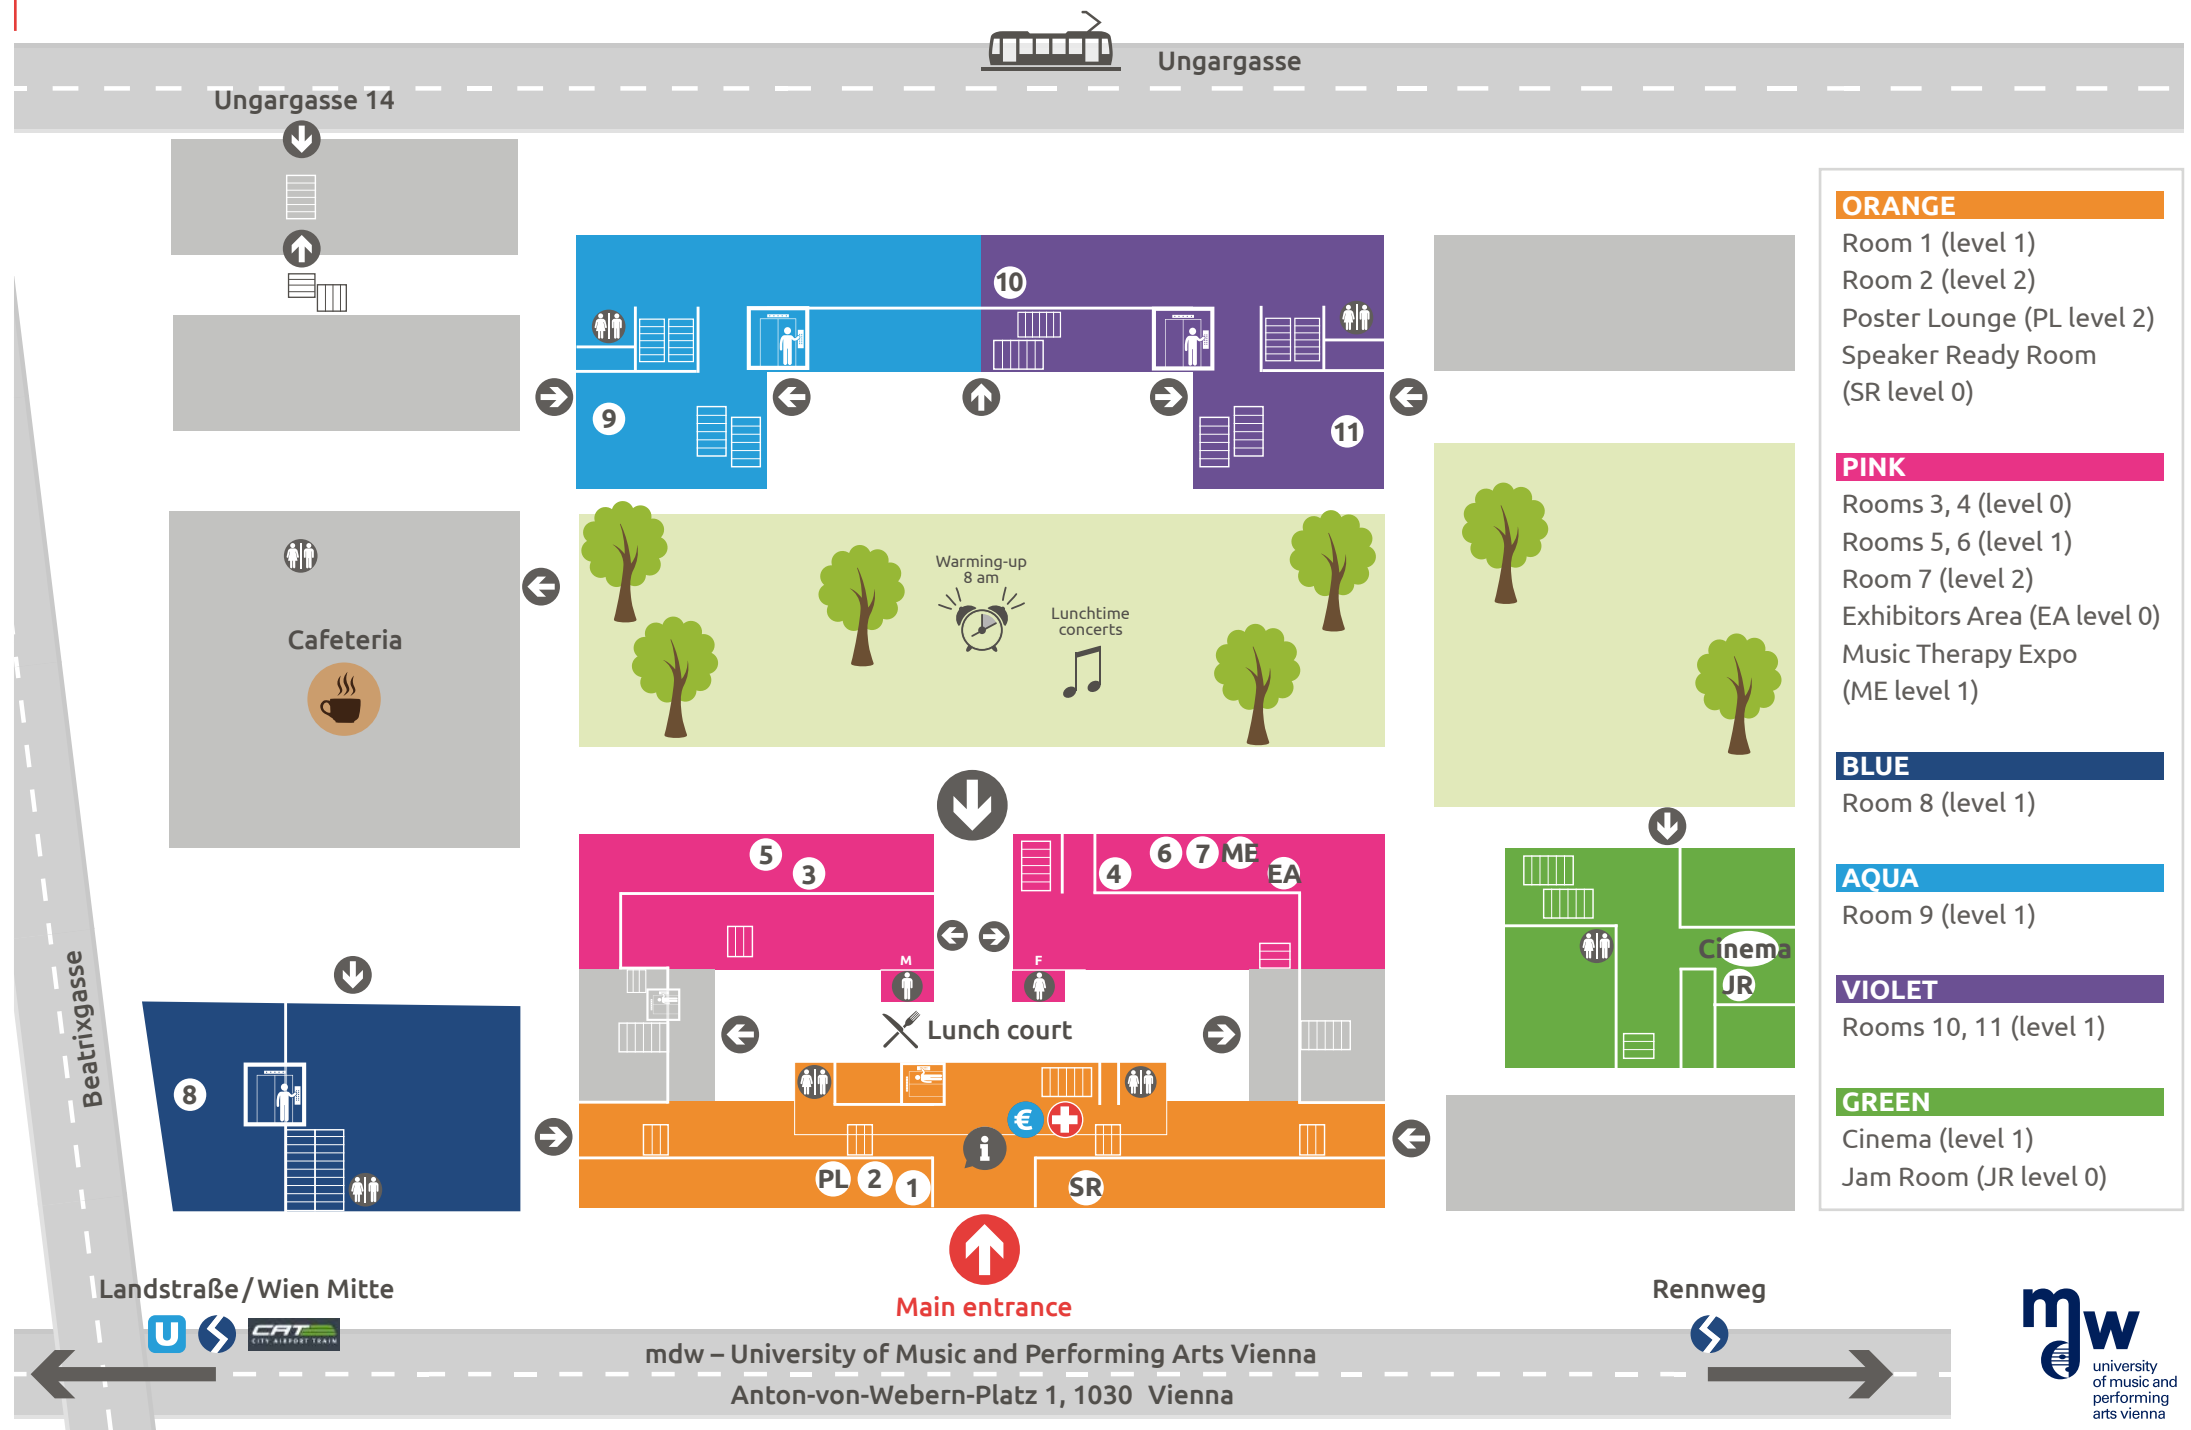

EMTC 2016 VENUE MAP

- ORANGE**
 - Room 1 (level 1)
 - Room 2 (level 2)
 - Poster Lounge (PL level 2)
 - Speaker Ready Room (SR level 0)
- PINK**
 - Rooms 3, 4 (level 0)
 - Rooms 5, 6 (level 1)
 - Room 7 (level 2)
 - Exhibitors Area (EA level 0)
 - Music Therapy Expo (ME level 1)
- BLUE**
 - Room 8 (level 1)
- AQUA**
 - Room 9 (level 1)
- VIOLET**
 - Rooms 10, 11 (level 1)
- GREEN**
 - Cinema (level 1)
 - Jam Room (JR level 0)